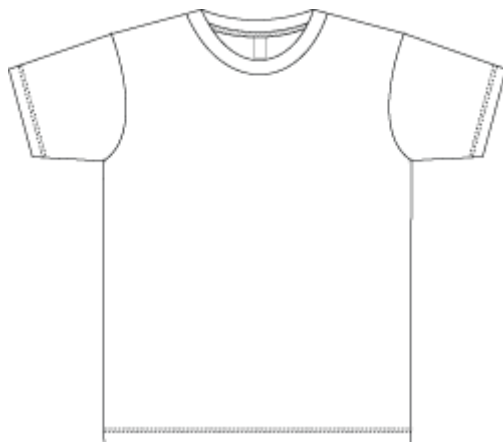

Garment Specifications

BB401

	XS	S	M	L	XL	2XL
Front Body Length	28"	29"	30"	31"	32"	33"
Chest Width	16-1/2"	18"	20"	22"	24"	26"

Some colors may not be available in all sizes.

US Sizes | Metric Sizes